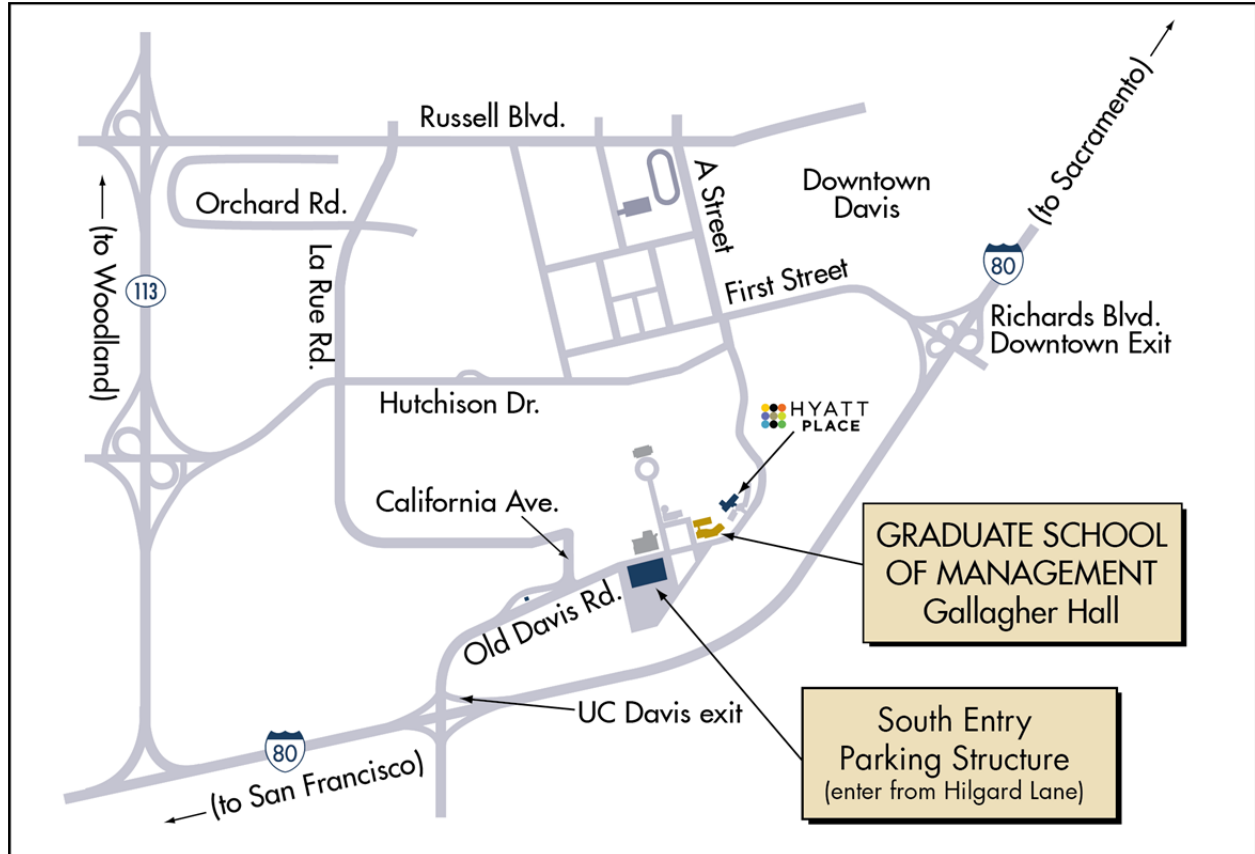

Airport Information

Traveling to UC Davis Graduate School of Management

You can choose to fly into one of three airports, Sacramento, San Francisco or Oakland.

1. Sacramento International Airport: approx. 30 min away (approx. 23 miles)

Door to Door Shuttles:

Super Shuttle	800-258-3826	www.supershuttle.com
Davis Airporter	800-565-5153	www.davisairporter.com

2. San Francisco International Airport: approx. 1 hr 35 min away (approx. 85 miles)

Door to Door Shuttles:

Davis Airporter	800-565-5153	www.davisairporter.com
-----------------	--------------	--

3. Oakland International Airport: approx. 1 hr 30 min away (approx. 78 miles)

Door to Door Shuttles:

Fairfield Airporter	877-424-7767	www.fairfieldairporter.net
---------------------	--------------	--

Davis Travel Agency – Davisville Travel

Davisville Travel, (530) 758-4510, is a local Travel Agency. They are familiar with travel from area airports to Davis.